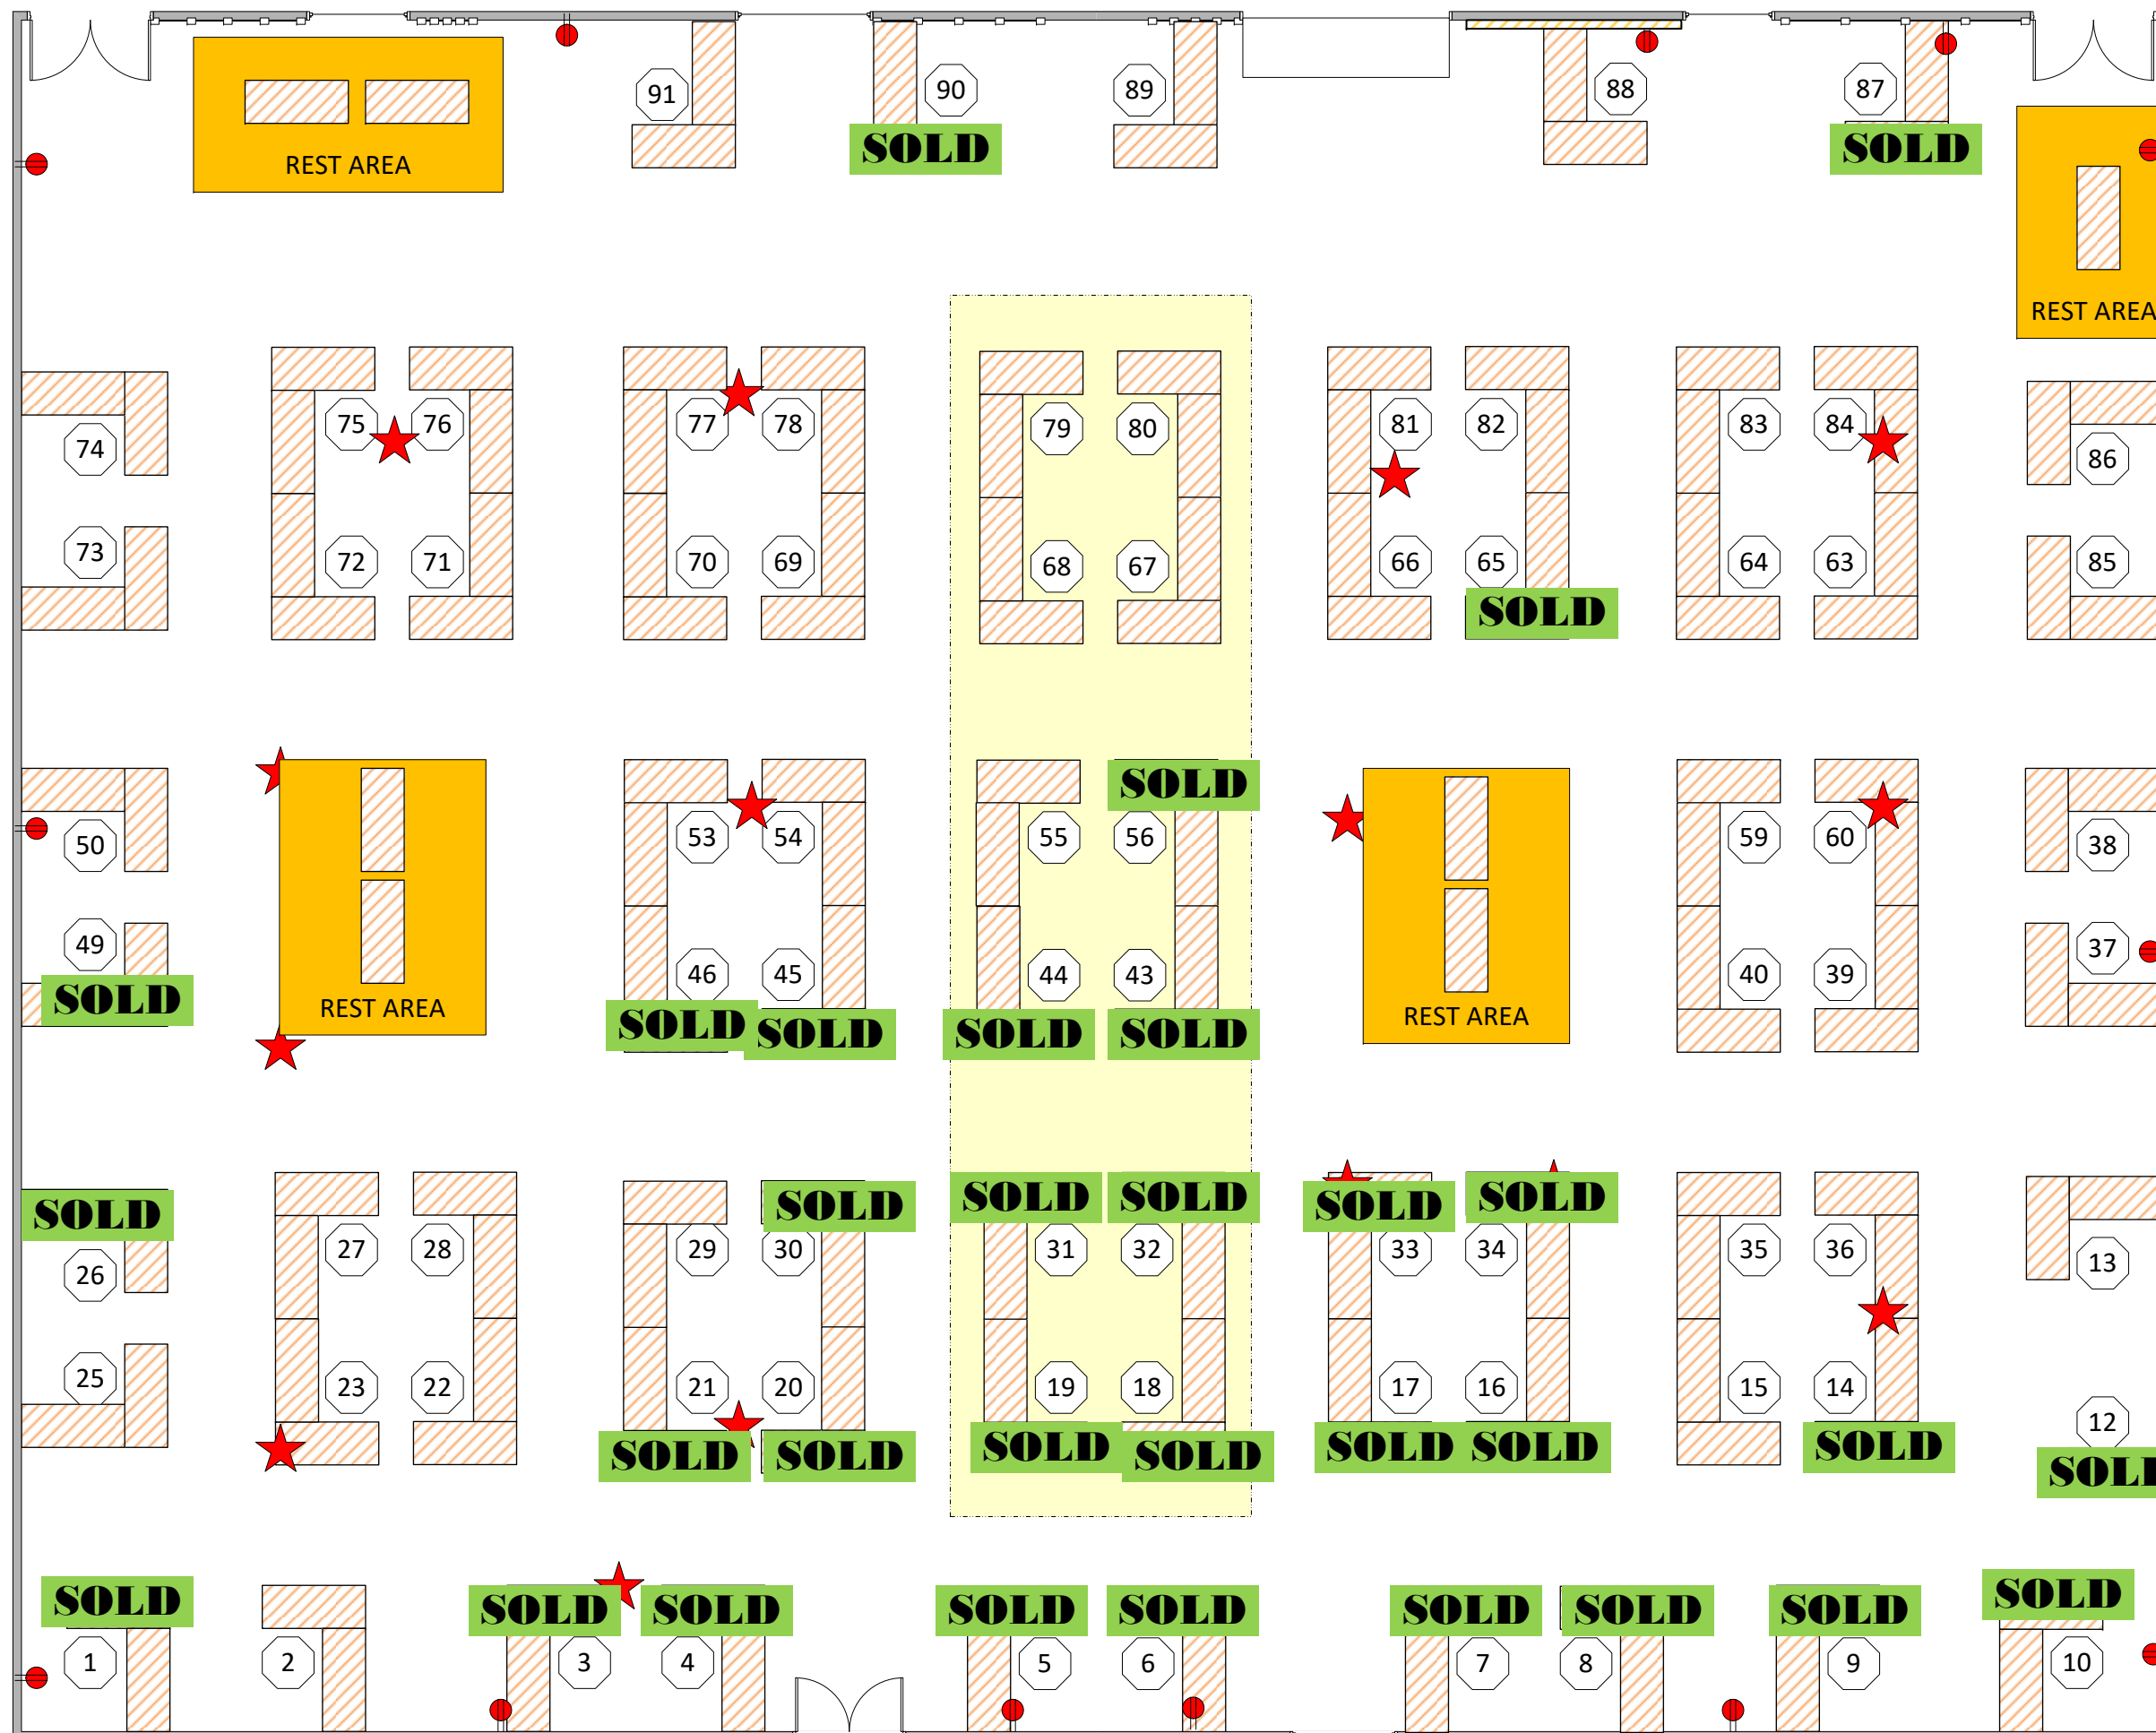

EMERALD SPIRAL EVENTS

Booth Map for March 25, 2023

Revised on
16JAN2023

Tables are
6' x 2.5'

Booths are 6' x 8.5'
Standard 2 Table Layouts

Space behind tables is 3.5' x 6'

If you want a different arrangement or less tables or more/less chairs please specify when booking your booth.

★ Electrical: Ceiling Drop (Approximate Locations)

● Electrical: Wall Outlet

These booths do NOT have electrical power. You CANNOT run power to these booth across the floor.

18, 19, 31, 32
43, 44, 55, 56
67, 68, 79, 80

Hall Table Hall Table Hall Table Hall Table Hall Table