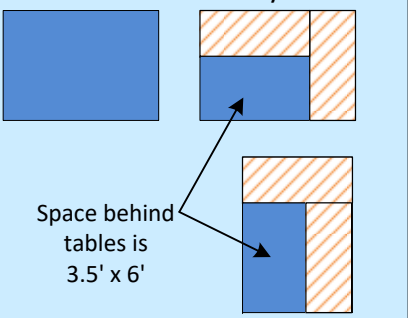

EMERALD SPIRAL EVENTS Booth Map for September 23, 2023

Revised on
18SEP2023

Tables are
6' x 2.5'

Booths are 6' x 8.5'
Standard 2 Table
Layouts

If you want a different arrangement or less tables or more/less chairs please specify when booking your booth.