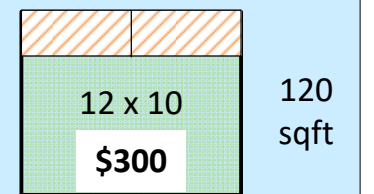

EMERALD SPIRAL EVENTS Booth Map for March 23, 2024

Revised on
29OCT2023

 Tables are
6' x 2.5'

Booth Prices

 Electrical: Ceiling Drop
(Approximate Locations)

 Electrical: Wall Outlet

These booths do NOT have
electrical power.
You CANNOT run power to
these booth across the floor.