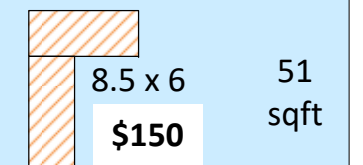

EMERALD SPIRAL EVENTS Booth Map for March 23, 2024

Revised on
29OCT2023

 Tables are
6' x 2.5'

Booth Prices

 Electrical: Ceiling Drop
(Approximate Locations)

 Electrical: Wall Outlet

These booths do NOT have
electrical power.
You CANNOT run power to
these booth across the floor.

15, 16, 26, 27
40, 41, 54, 55