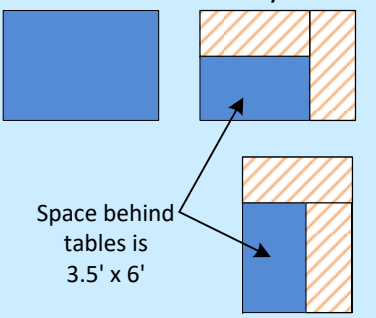

EMERALD SPIRAL EVENTS Booth Map for September 23, 2023

Revised on
30MAR2023

 Tables are
6' x 2.5'

Booths are 6' x 8.5' Standard 2 Table Layouts

If you want a different arrangement or less tables or more/less chairs please specify when booking your booth.