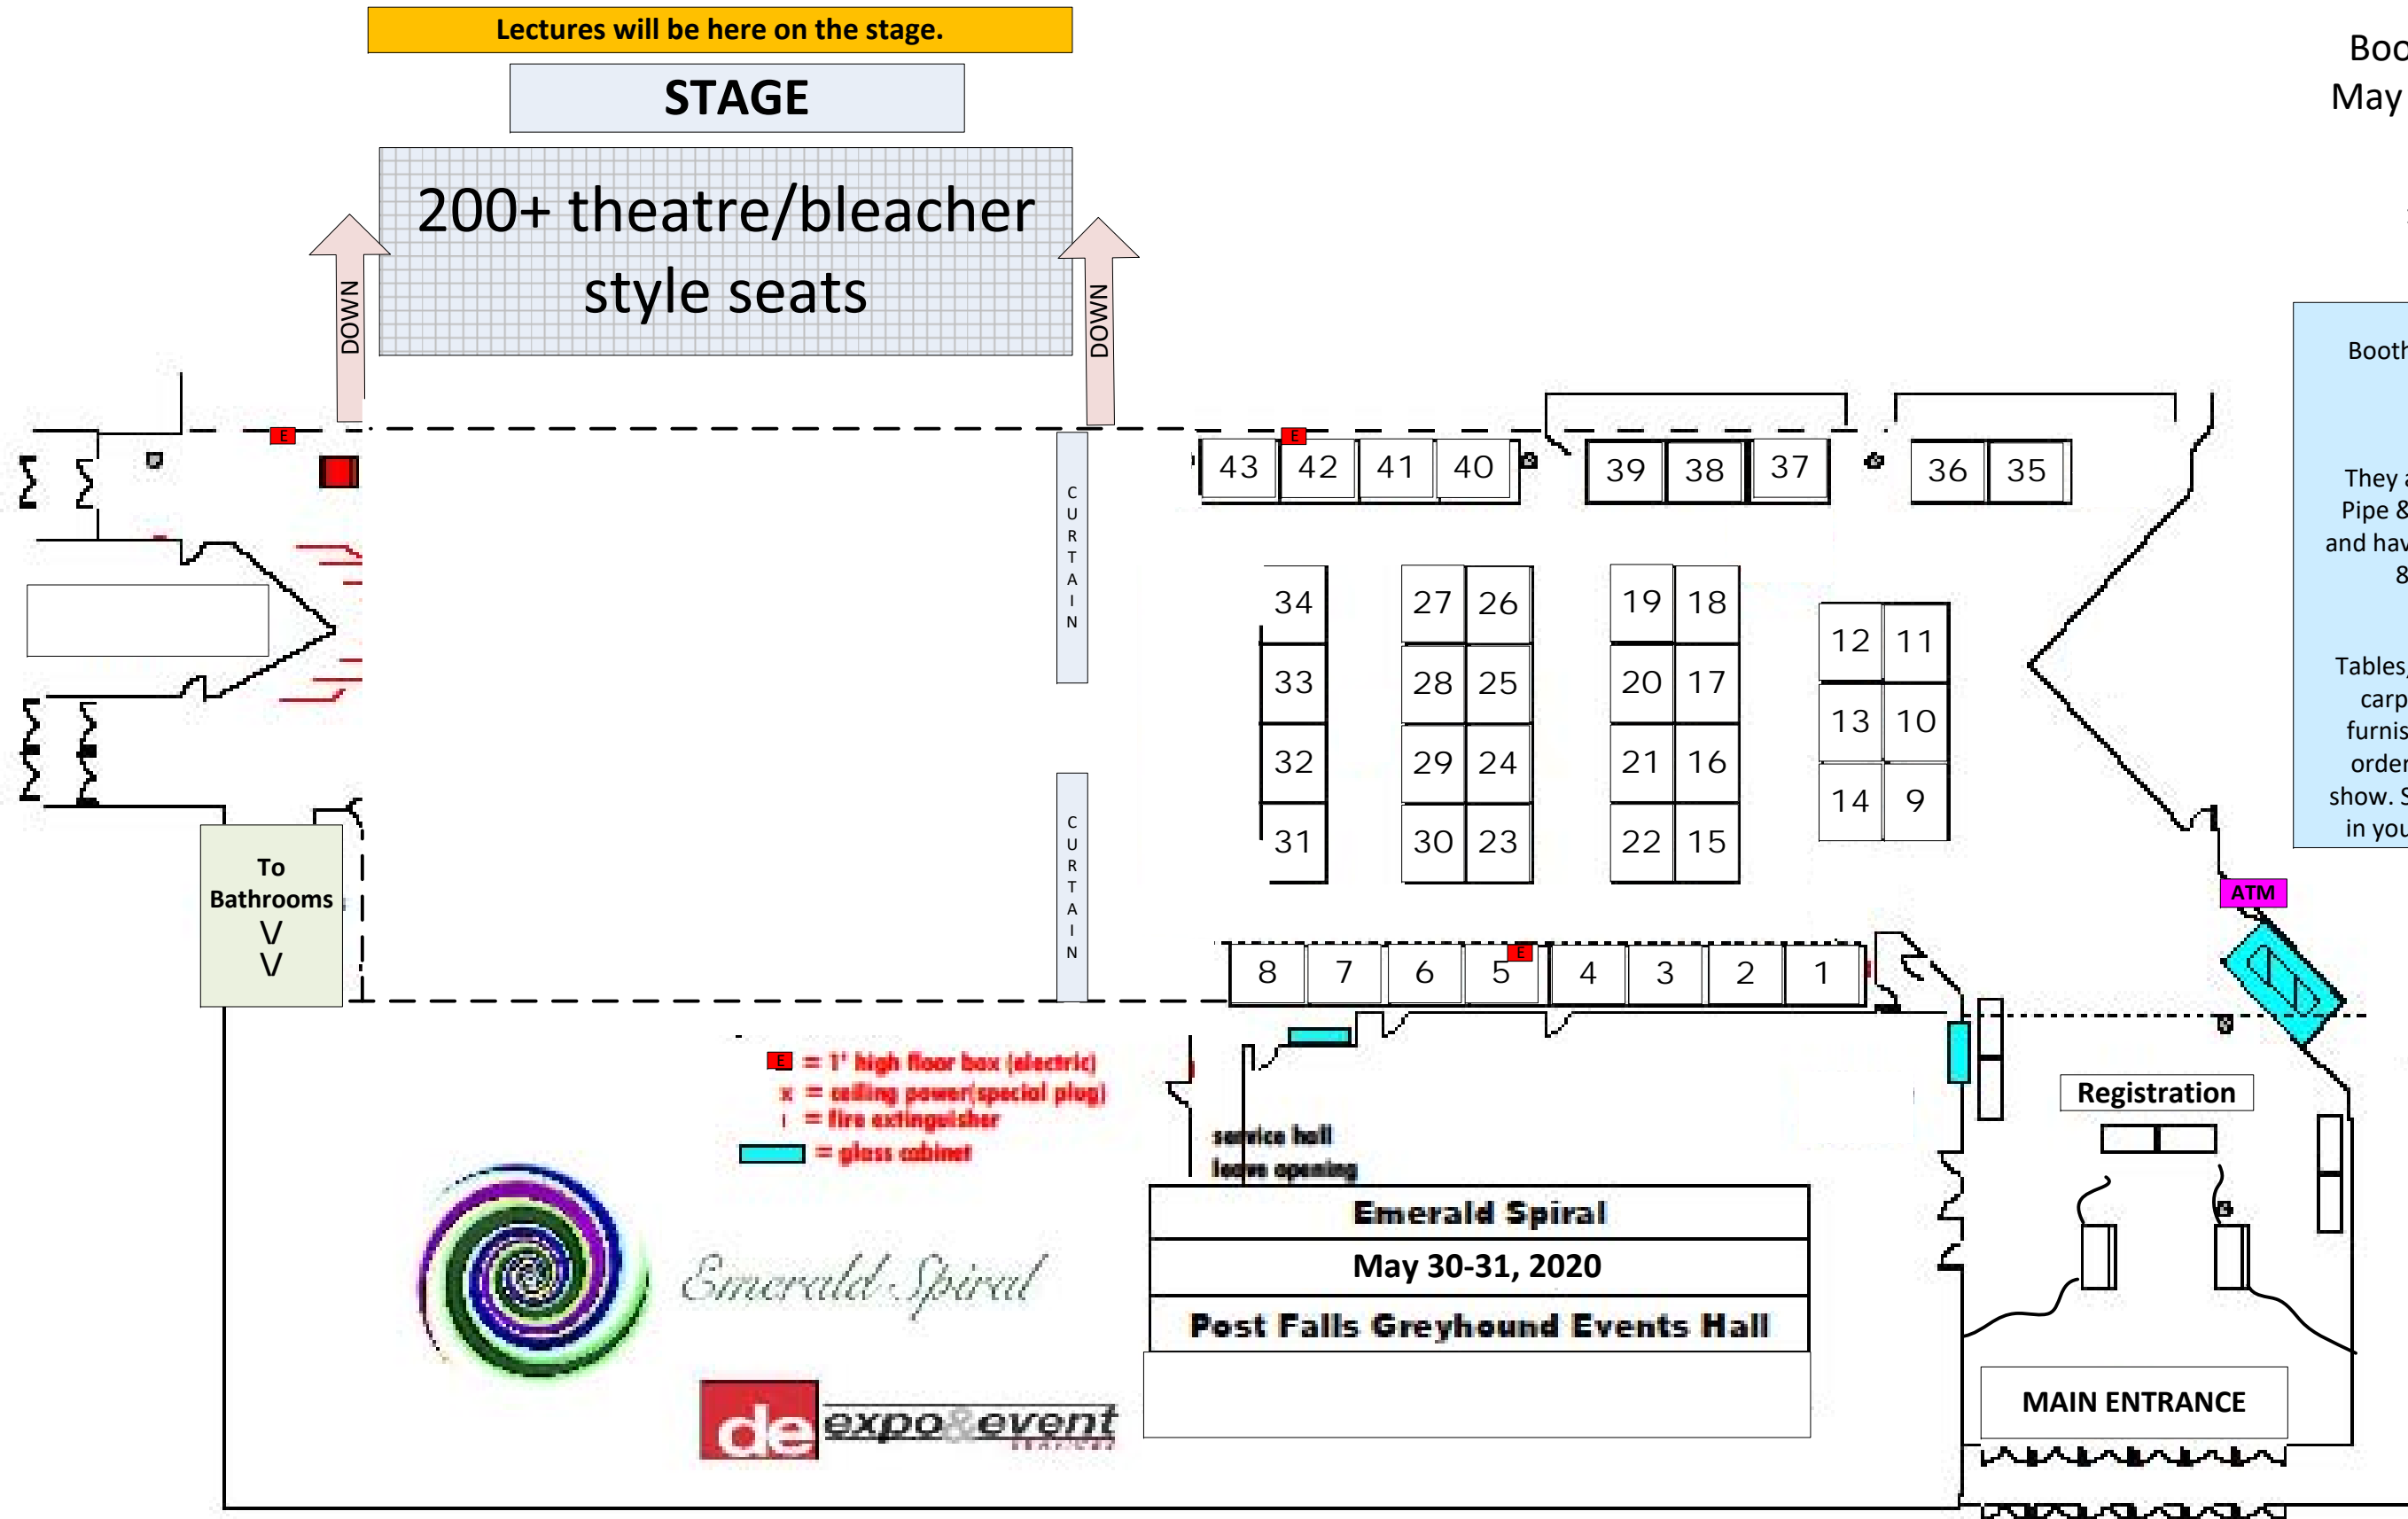

EMERALD SPIRAL
EVENTS
Booth Map for
May 30-31, 2020

Revised on
17OCT2019

Booths are 10'W x 8'D

They are adorned with Pipe & Drape coverings and have 3' high sides and 8' high backs.

Tables, chairs, electrical, carpeting and other furnishings need to be ordered **PRIOR** to the show. See the order form in your vendor packet.

Emerald Spiral

Emerald Spiral
May 30-31, 2020
Post Falls Greyhound Events Hall