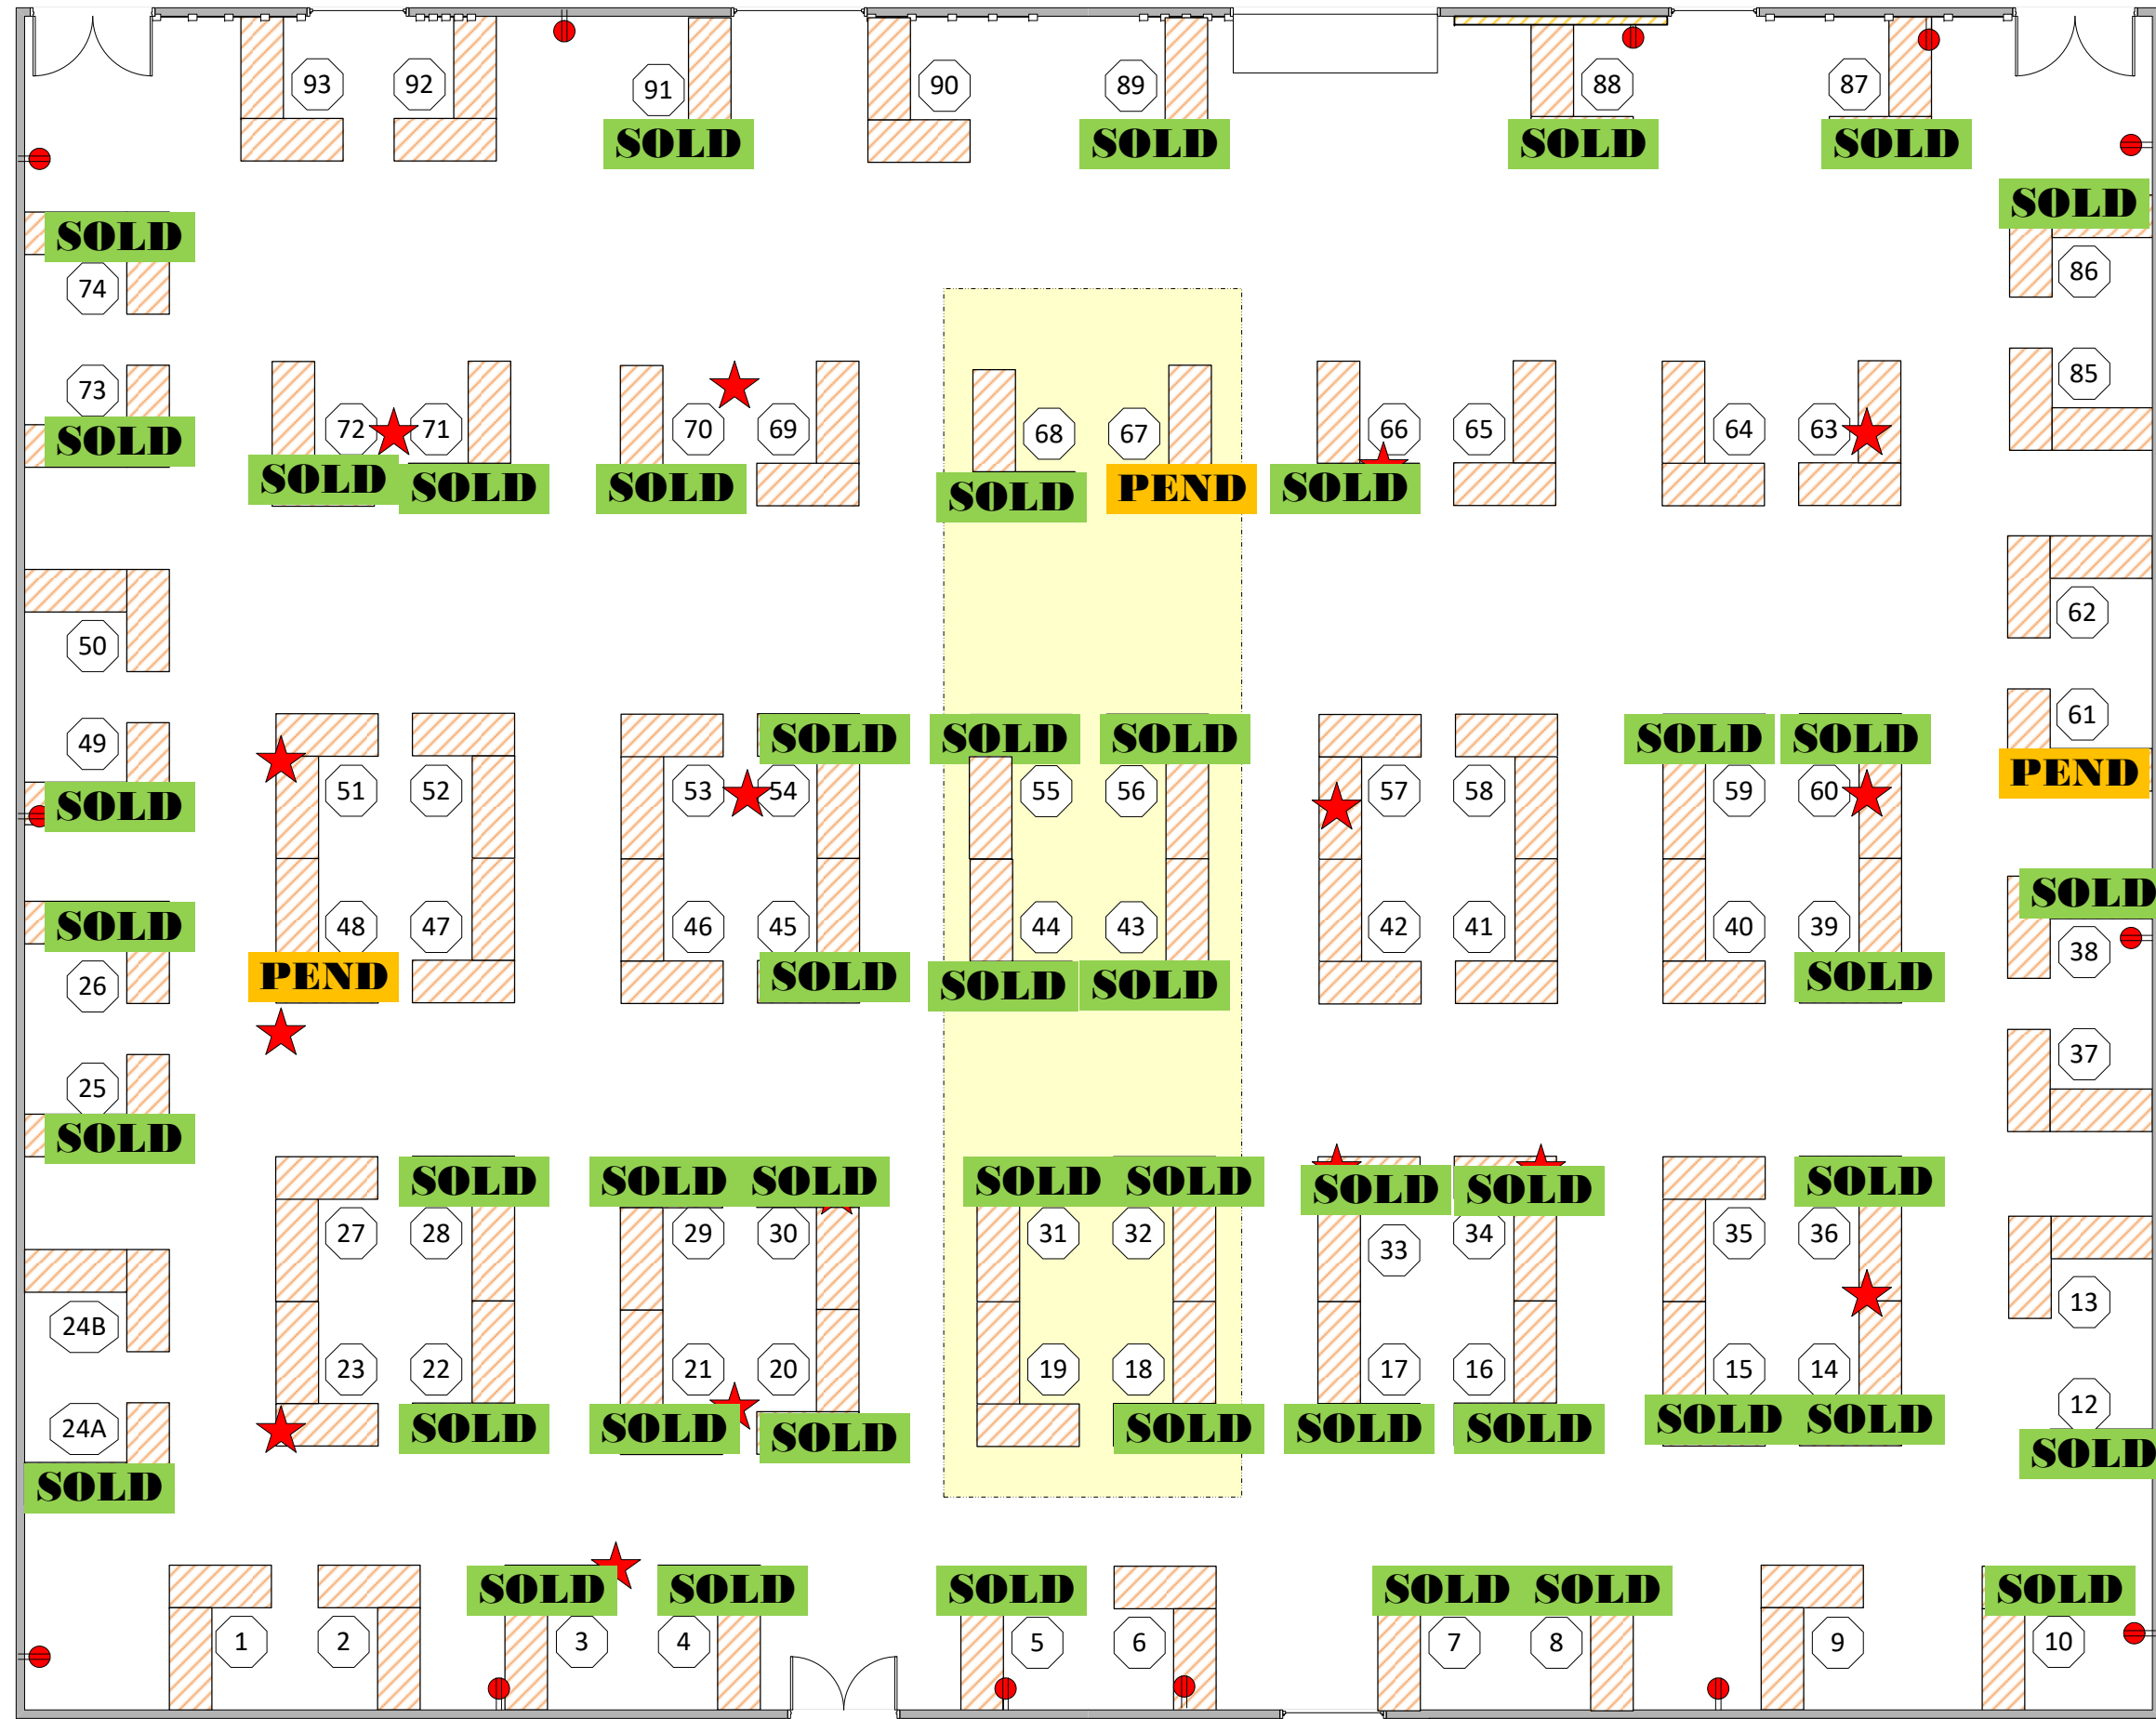

EMERALD SPIRAL EVENTS Booth Map for September 24, 2022

Revised on
12SEP22

Tables are
6' x 2.5'

Booths are 6' x 8.5'

Standard 2 Table Layouts

Space behind tables is 3.5' x 6'

If you want a different arrangement or less tables or more/less chairs please specify when booking your booth.

★ Electrical: Ceiling Drop (Approximate Locations)

● Electrical: Wall Outlet

These booths do NOT have electrical power. You CANNOT run power to these booth across the floor.

18, 19, 31, 32
43, 44, 55, 56
67, 68, 79, 80

Hall Table Hall Table Hall Table Hall Table Hall Table